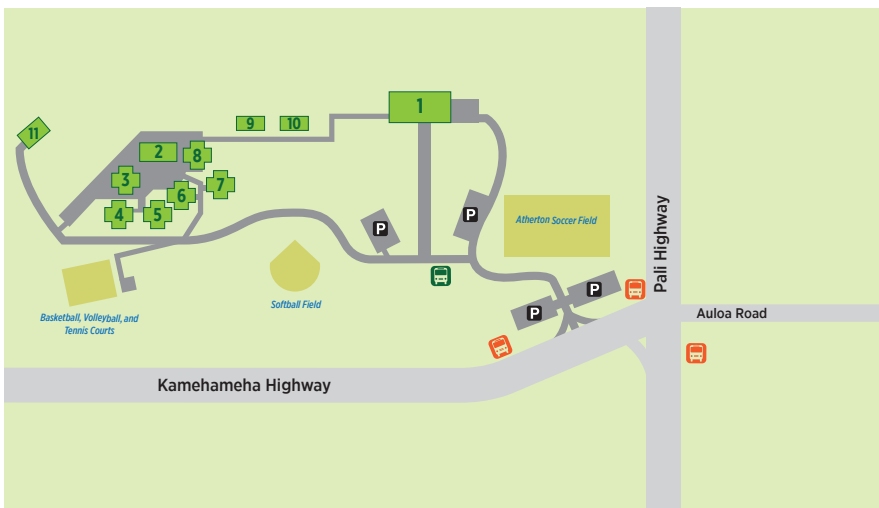

KK

Kukui Plaza
1255 Nu'uuanu Ave.
Honolulu, HI 96813

LB

Lower Bishop Building
1060 Bishop Street
Honolulu, HI 96813

MP

Model Progress Building
1188 Fort Street
Honolulu, HI 96813

PL

Pioneer Plaza
900 Fort Street
Honolulu, HI 96813

UB

**Upper Bishop Building
Finance Factors Center**
1164 Bishop Street
Honolulu, HI 96813

DEPARTMENT	LOCATION
Academic Advising Center	UB 123
Academic Affairs	UB 800
Admissions Office	UB 1100
Admissions Welcome Center	ATM 1st Floor
Alumni and University Relations	AP 200
Athletics and Campus Recreation	FS 102
Athletics Training Room	KK
Bookstore	ATM 1st Floor
Business Office	UB 1200
Career Development Center	UB 122
Center for Academic Success	LB 6th floor
College of Business	PL 600
College of Liberal Arts	FS 200
College of Professional Studies	UB 911
Computer Center at Learning Commons	ATM 1st Floor
Commuter Services	ATM 1st Floor
Counseling and Behavioral Health Services	UB 905
Dean of Students Office	ATM 1st Floor
eSports Arena	ATM 1st Floor
Faculty-Student Lounge	ATM 1st Floor
Financial Aid	UB 201
First-Year Programs	ATM 1st Floor
Human Resources	UB 800
Learning Commons	ATM 1st Floor
Meader Library	LB 2nd – 5th floors
Office of International Students and Scholars	UB 200
Pier Nine by Sam Choy	ATM 1st Floor
Provost's Office	UB 800
Registrar's Office	UB 216
Residence Life at Waterfront Lofts	ATM 1st Floor
Sharky's Cove	MP 1st floor
Student Life	ATM 1st Floor
Study Abroad and International Student Exchange	UB 200
Tutoring Center	LB 6th Floor
VA/Military Center	UB 912
Warmer Auditorium	LB Penthouse

HAWAII LOA CAMPUS MAP

45-045 Kamehameha Highway
Kaneohe, HI 96744

Building 1

Amos Starr and Juliette
Montague Cooke Memorial
Academic Center

Building 2

Samuel N. and Mary Castle
Memorial Dining Commons
Residence Life
Counseling & Behavioral Health