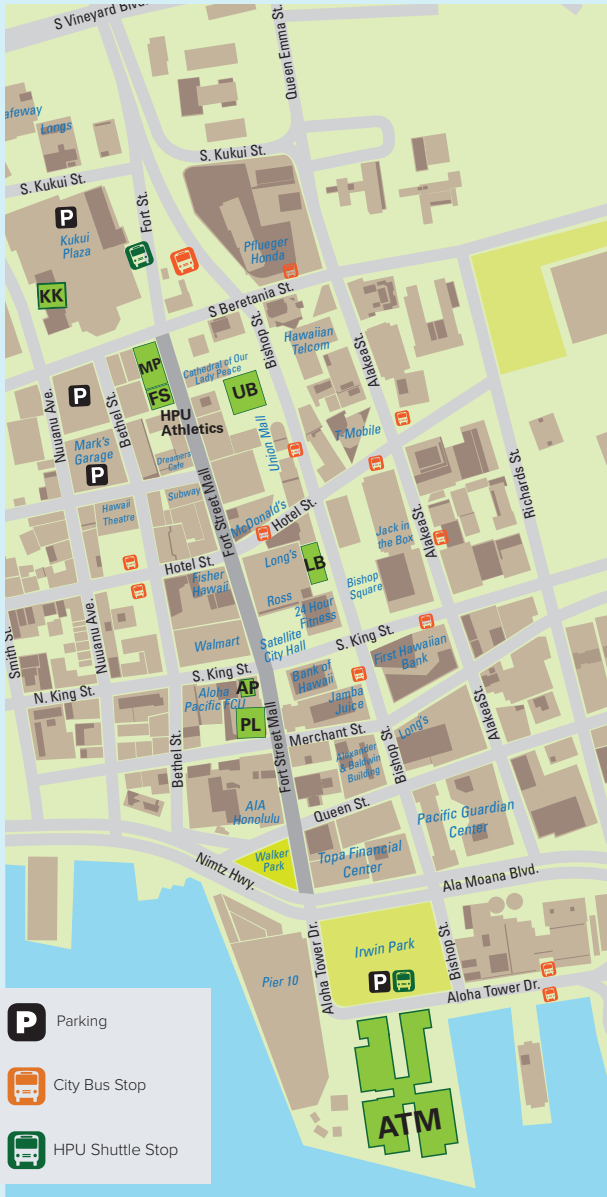

DOWNTOWN CAMPUS MAP

AP

Aloha Pacific Credit Union Building
988 Fort Street
Honolulu, HI 96813

ATM

Aloha Tower Marketplace
1 Aloha Tower Drive
Honolulu, HI 96813

FS

Fort Street Building
1166 Fort Street
Honolulu, HI 96813

KK

Kukui Plaza
1255 Nu'uuanu Ave.
Honolulu, HI 96813

LB

Lower Bishop Building
1060 Bishop Street
Honolulu, HI 96813

MP

Model Progress Building
1188 Fort Street
Honolulu, HI 96813

PL

Pioneer Plaza
900 Fort Street
Honolulu, HI 96813

HAWAII LOA CAMPUS MAP

45-045 Kamehameha Highway
Kaneohe, HI 96744

Building 1

Amos Starr and Juliette
Montague Cooke Memorial
Academic Center

Building 2

Samuel N. and Mary Castle
Memorial Dining Commons
Residence Life
Counseling & Behavioral Health